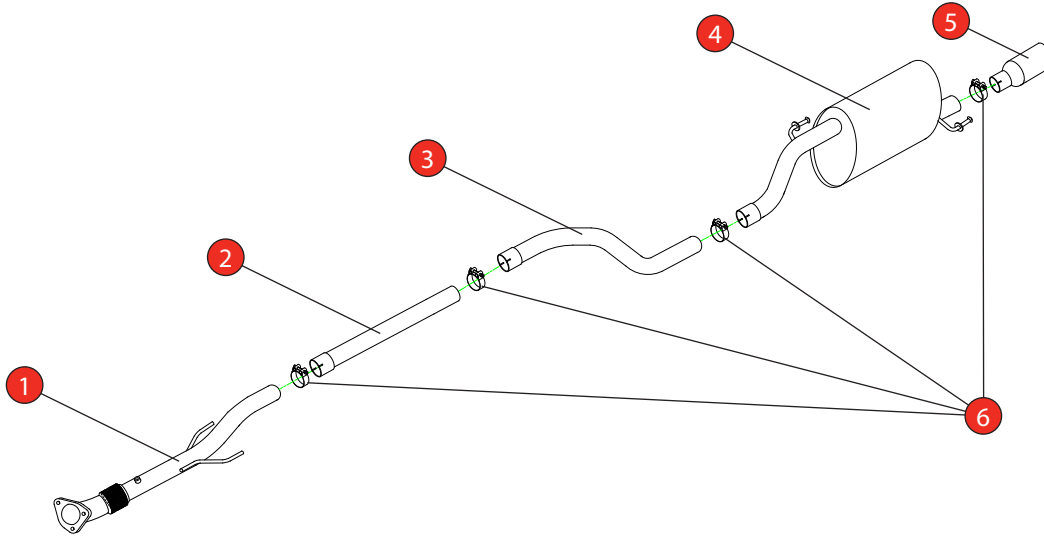

Car	Vauxhall Corsa 'E' Limited Edition 1.4T	Part No.	SVXS065
Year	2014-Current	Fit Kits	047FK
Notes	Where not supplied use original fittings	Features	Pipe Diameter:- 63.5mm / 2.5"

Estimated Fitting Time: 60 Minutes

NO.	PART NO.	DESCRIPTION	QTY
1	859GM	Front Pipe	1
2	805GM	Non-resonated Centre Section	1
3	806GM	Link Pipe	1
4	861GM	Rear Silencer	1
5	Z023.10061	Ø100mm Polished Daytona Trim	1
Fit Kit			
6	Z016.10064	65mm H/D Clamp	4